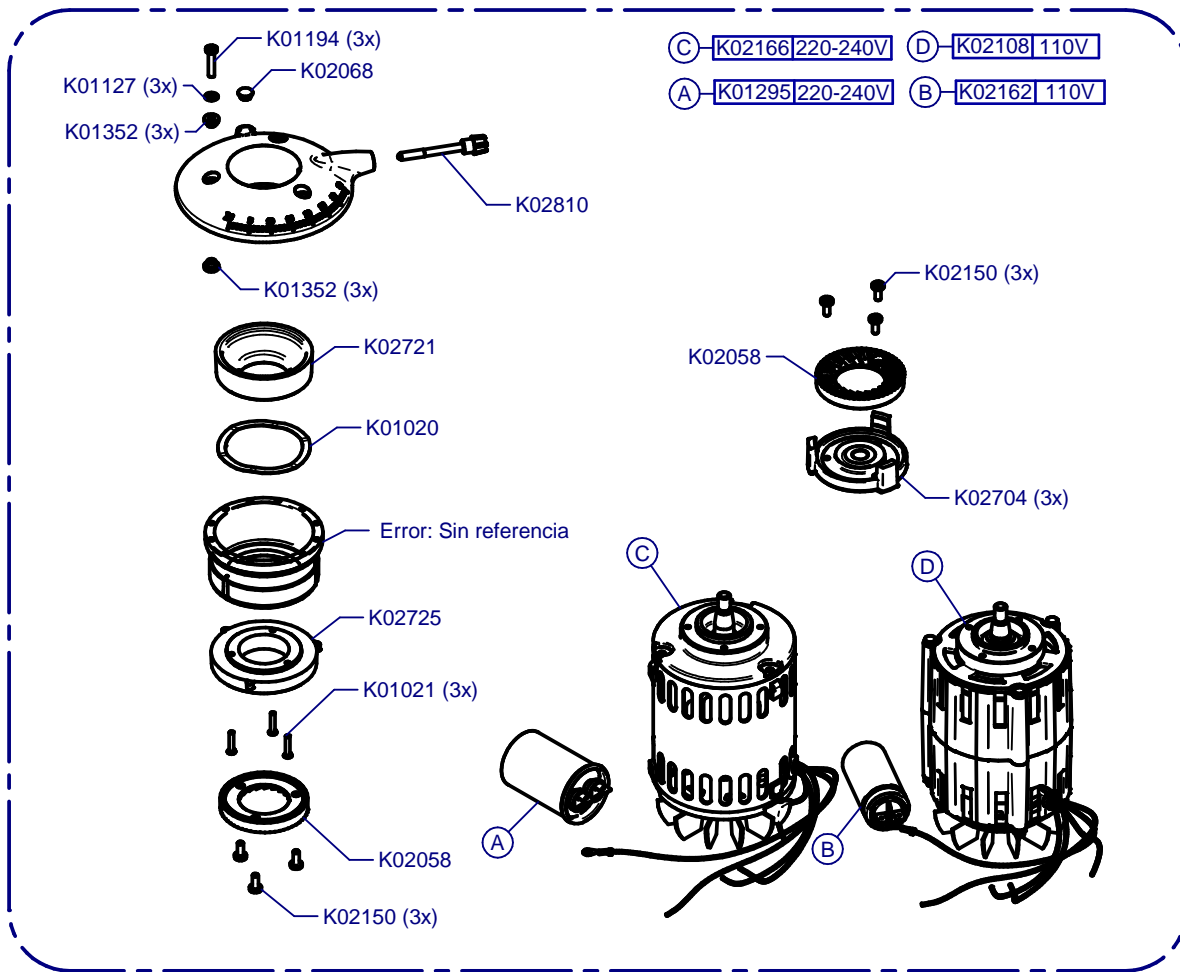

K3 Touch Advanced

Updated 18/01/2018

K3 Touch Advanced

Updated 18/01/2018

Molienda K3 / K3 Grind

**Tolva Café
Coffee Hopper**

Frontal Touch Advanced

K02523

K02158 / K02286 (275gr)