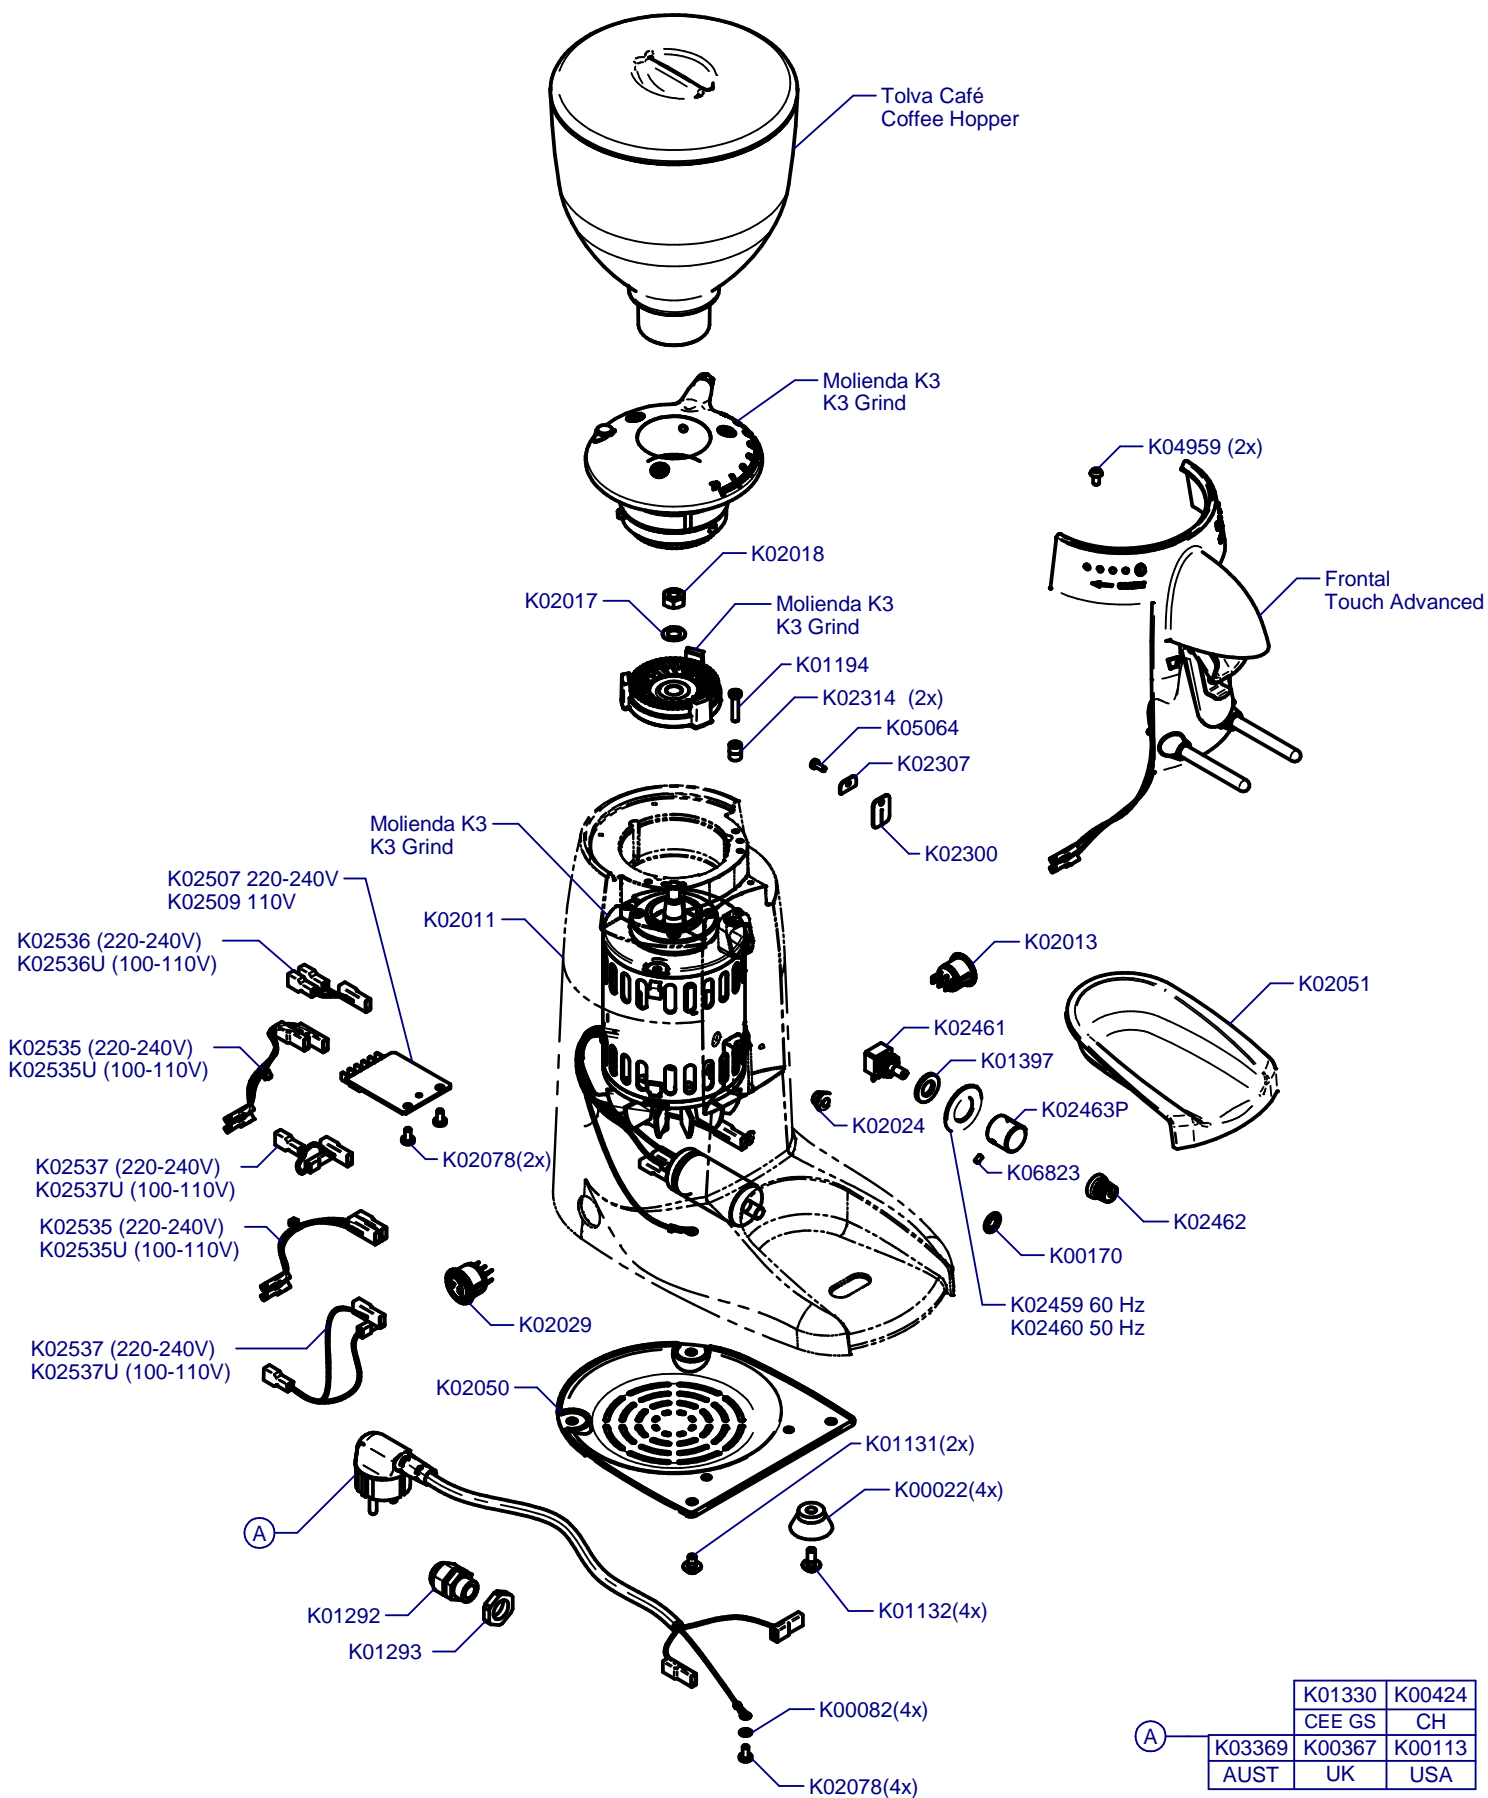

K3 Touch Advanced

Updated 18/01/2018

K3 Touch Advanced

Updated 18/01/2018

Molienda K3 / K3 Grind

**Tolva Café
Coffee Hopper**

Frontal Touch Advanced

K02523

K02158 / K02286 (275gr)