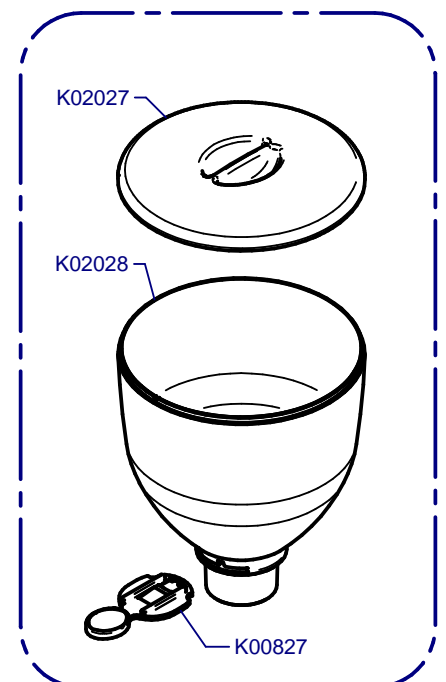

K3 Touch Advanced

Updated 18/01/2018

K3 Touch Advanced

Updated 18/01/2018

Molienda K3 / K3 Grind

**Tolva Café
Coffee Hopper**

Frontal Touch Advanced

K02523

K02158 / K02286 (275gr)